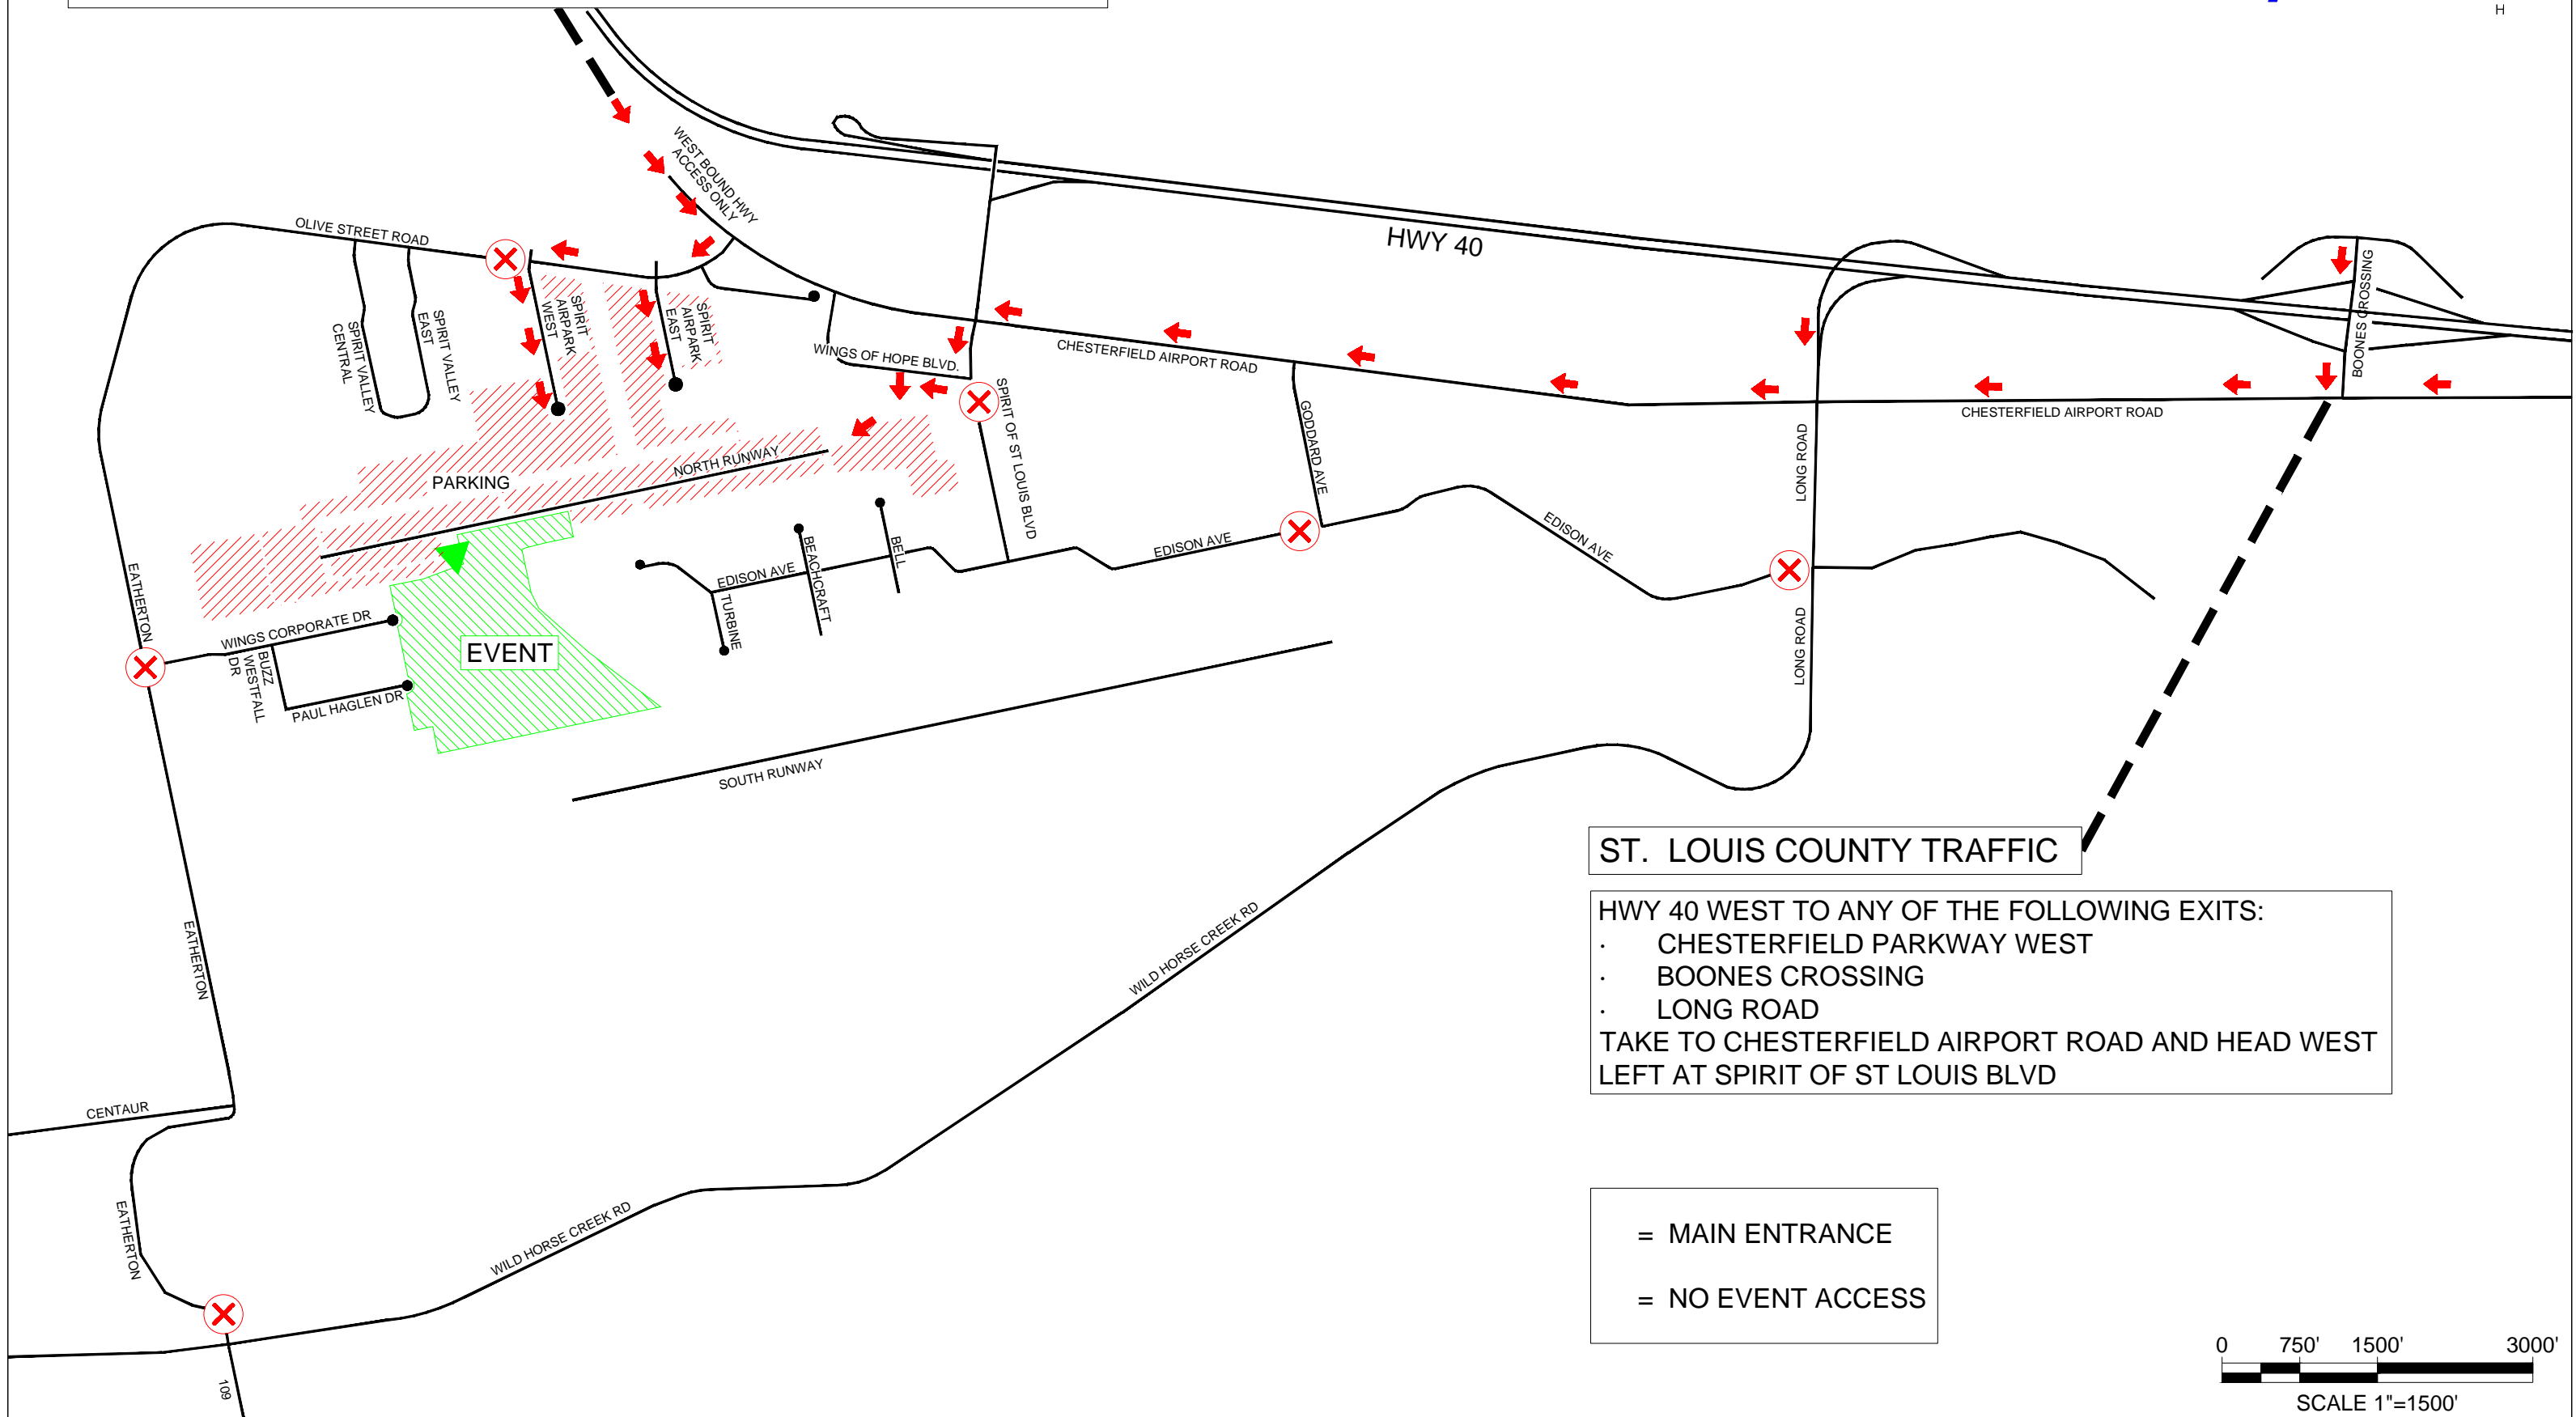

2024 SPIRIT AIR SHOW TRAFFIC PLAN

NORTH

ST. CHARLES COUNTY TRAFFIC

HWY 40 EAST TO CHESTERFIELD AIRPORT ROAD
RIGHT ON OLIVE STREET THEN LEFT AT SPIRIT AIRPARK DR. EAST OR WEST

ST. LOUIS COUNTY TRAFFIC

HWY 40 WEST TO ANY OF THE FOLLOWING EXITS:
 . CHESTERFIELD PARKWAY WEST
 . BOONES CROSSING
 . LONG ROAD
 TAKE TO CHESTERFIELD AIRPORT ROAD AND HEAD WEST
 LEFT AT SPIRIT OF ST LOUIS BLVD

= MAIN ENTRANCE
 = NO EVENT ACCESS