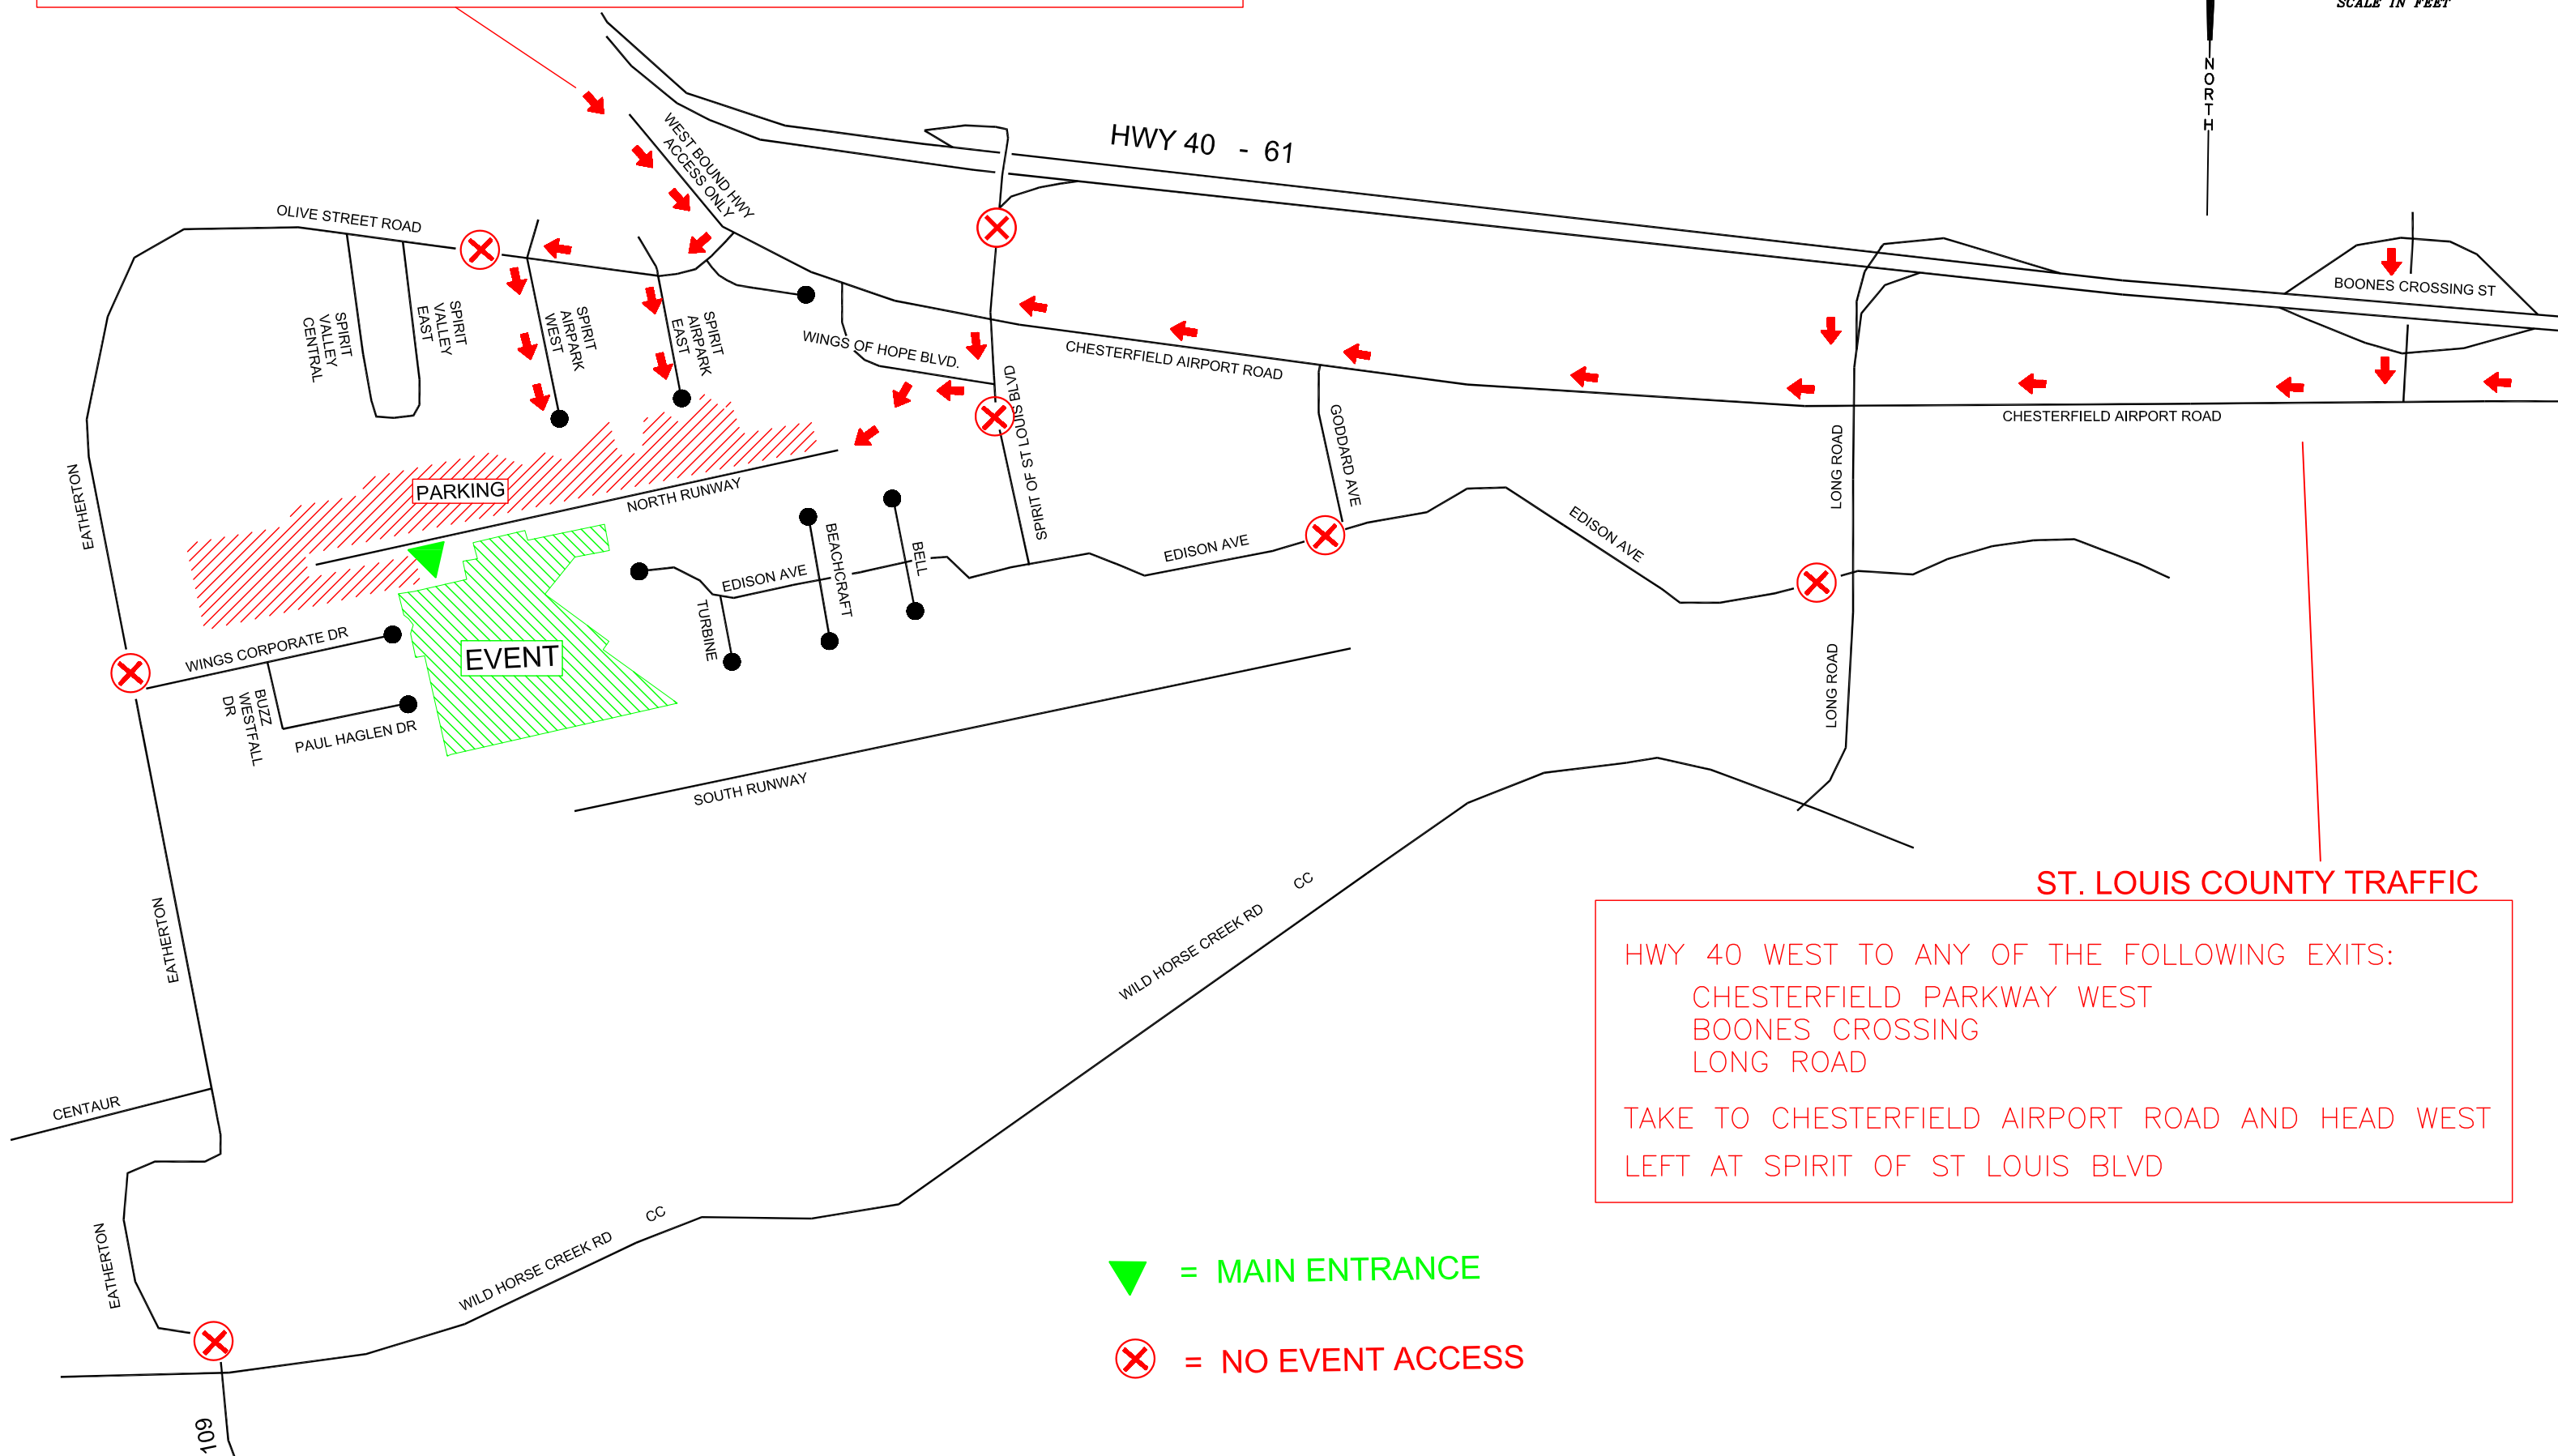

ST. CHARLES COUNTY TRAFFIC

HWY 40 EAST TO CHESTERFIELD AIRPORT ROAD
RIGHT ON OLIVE STREET THEN LEFT AT SPIRIT AIRPARK DR. EAST OR WEST

2022 AIR SHOW PLANNING AREA ROADWAYS

ST. LOUIS COUNTY TRAFFIC

HWY 40 WEST TO ANY OF THE FOLLOWING EXITS:
CHESTERFIELD PARKWAY WEST
BOONES CROSSING
LONG ROAD
TAKE TO CHESTERFIELD AIRPORT ROAD AND HEAD WEST
LEFT AT SPIRIT OF ST LOUIS BLVD

- ▼ = MAIN ENTRANCE
- ⊗ = NO EVENT ACCESS