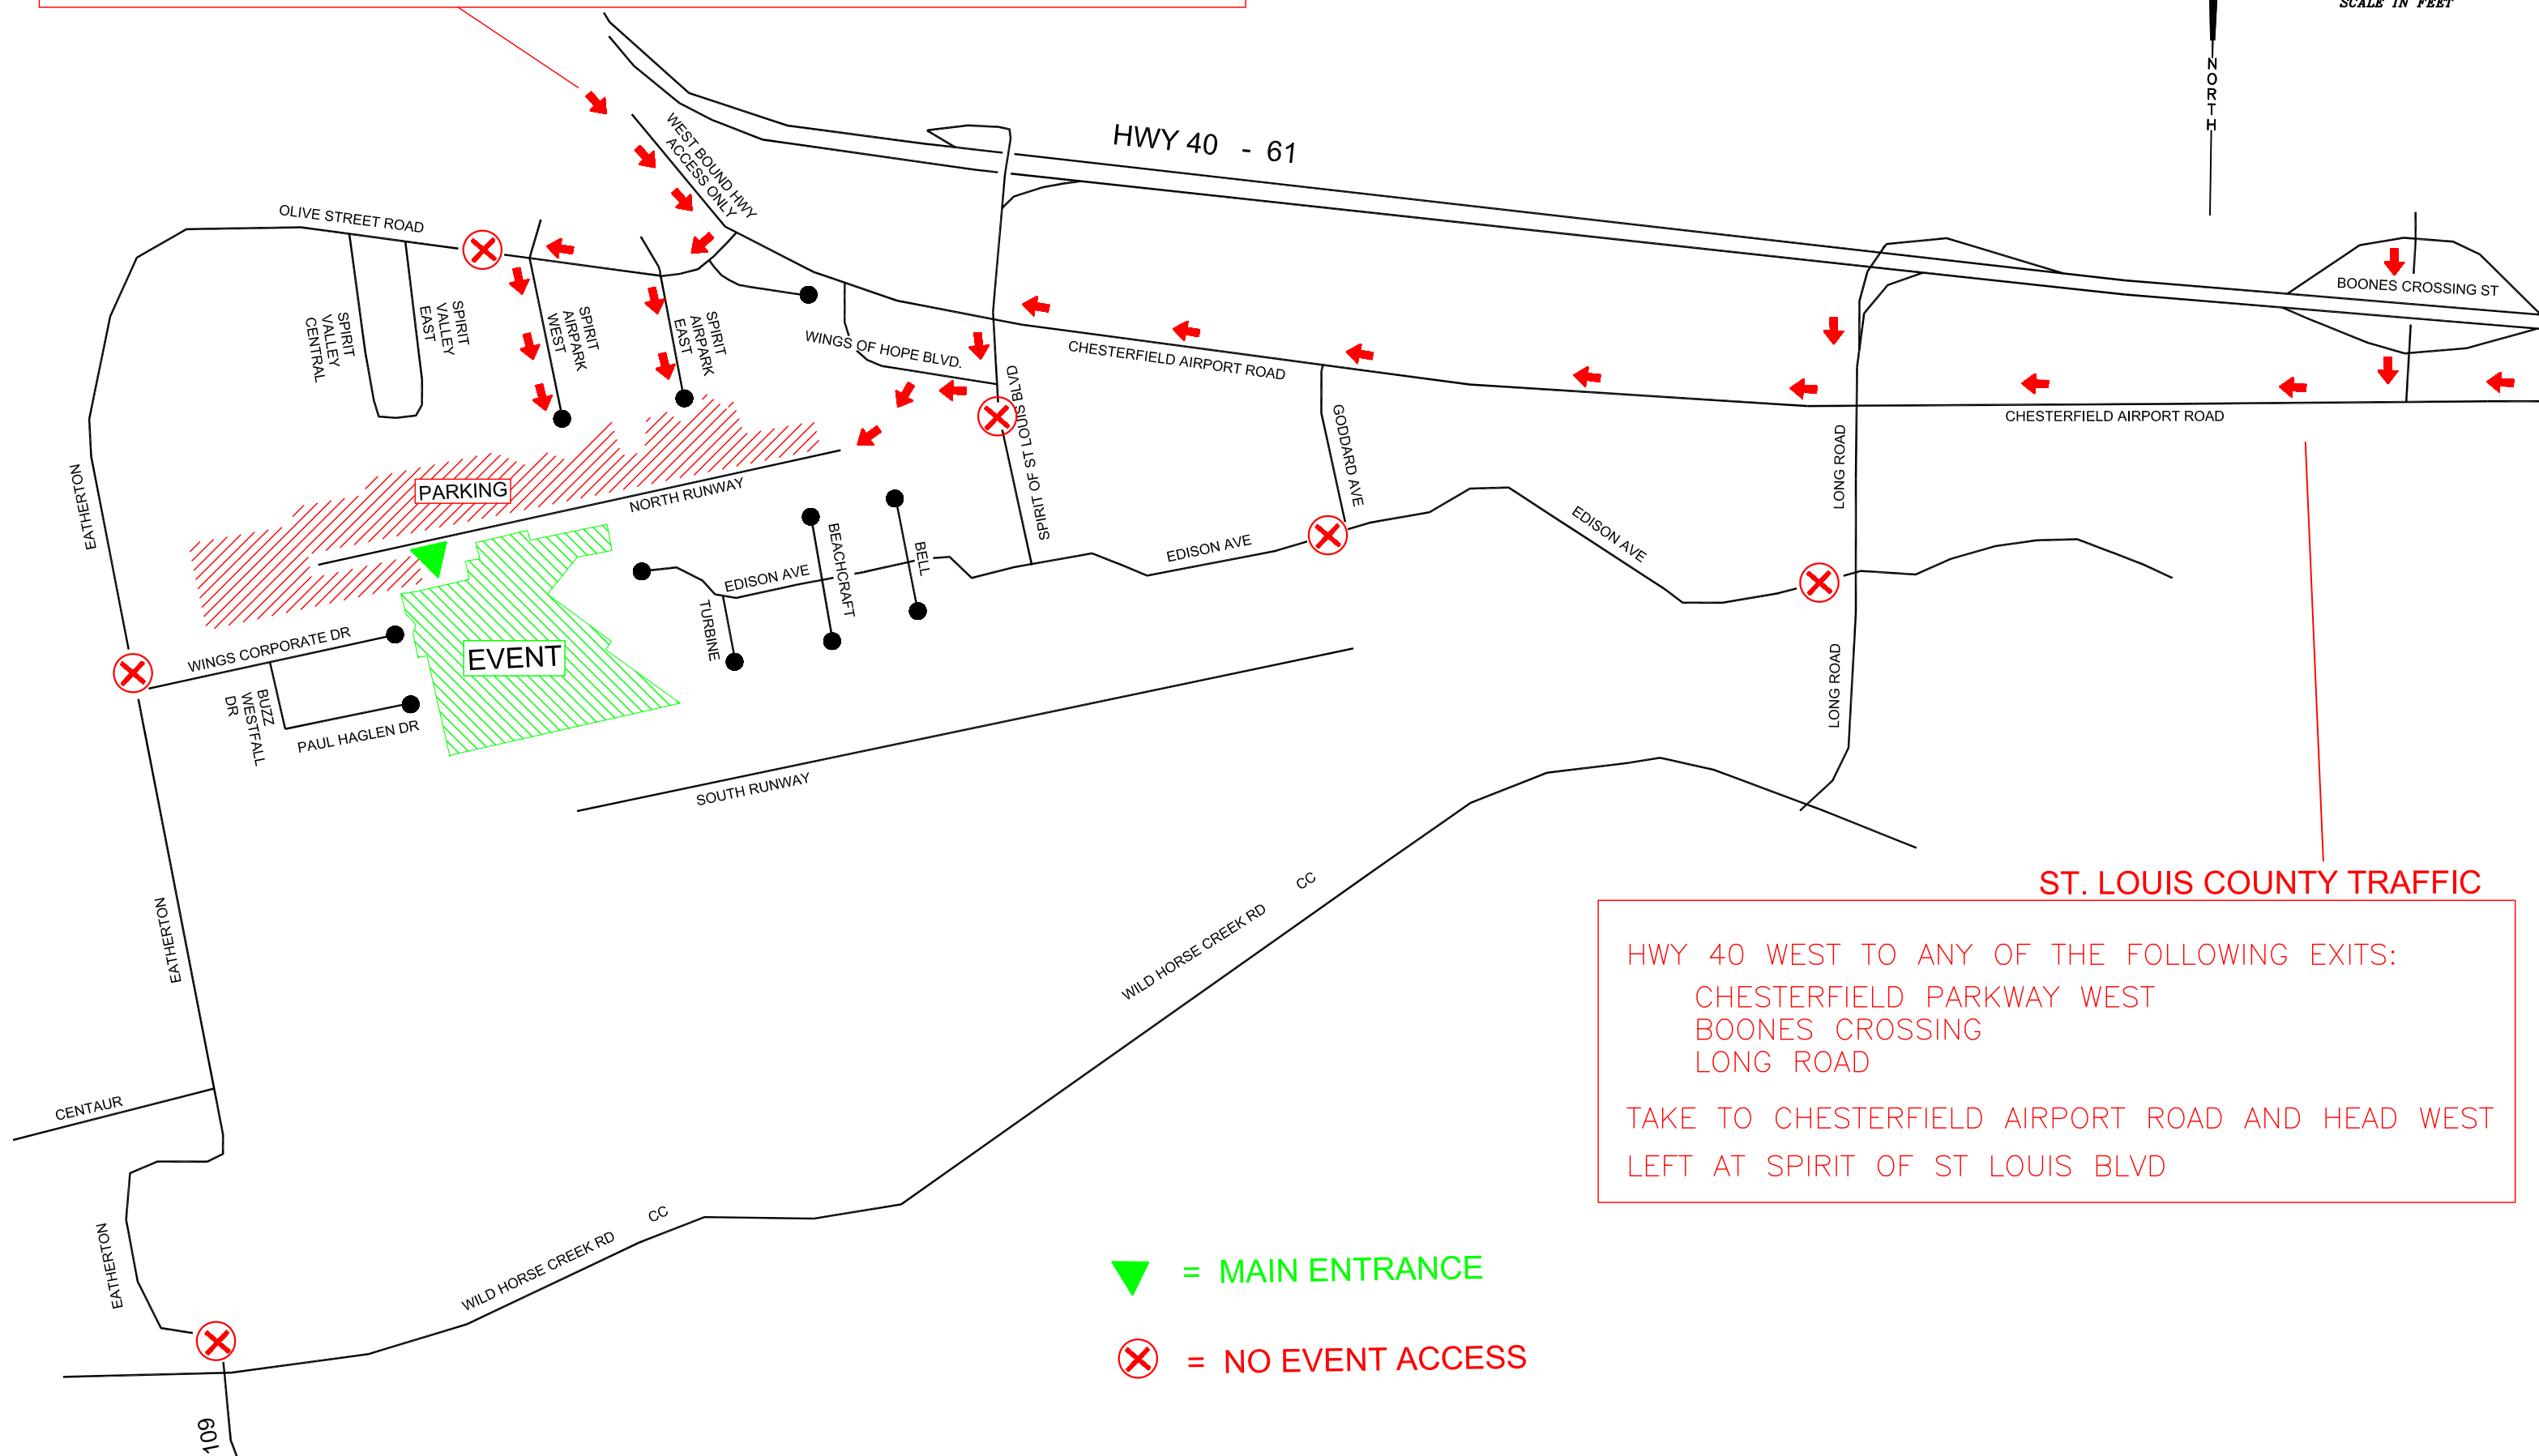

ST. CHARLES COUNTY TRAFFIC

HWY 40 EAST TO CHESTERFIELD AIRPORT ROAD
RIGHT ON OLIVE STREET THEN LEFT AT SPIRIT AIRPARK DR. EAST OR WEST

2019 AIR SHOW PLANNING AREA ROADWAYS

ST. LOUIS COUNTY TRAFFIC

HWY 40 WEST TO ANY OF THE FOLLOWING EXITS:
CHESTERFIELD PARKWAY WEST
BOONES CROSSING
LONG ROAD
TAKE TO CHESTERFIELD AIRPORT ROAD AND HEAD WEST
LEFT AT SPIRIT OF ST LOUIS BLVD

- ▼ = MAIN ENTRANCE
- ⊗ = NO EVENT ACCESS