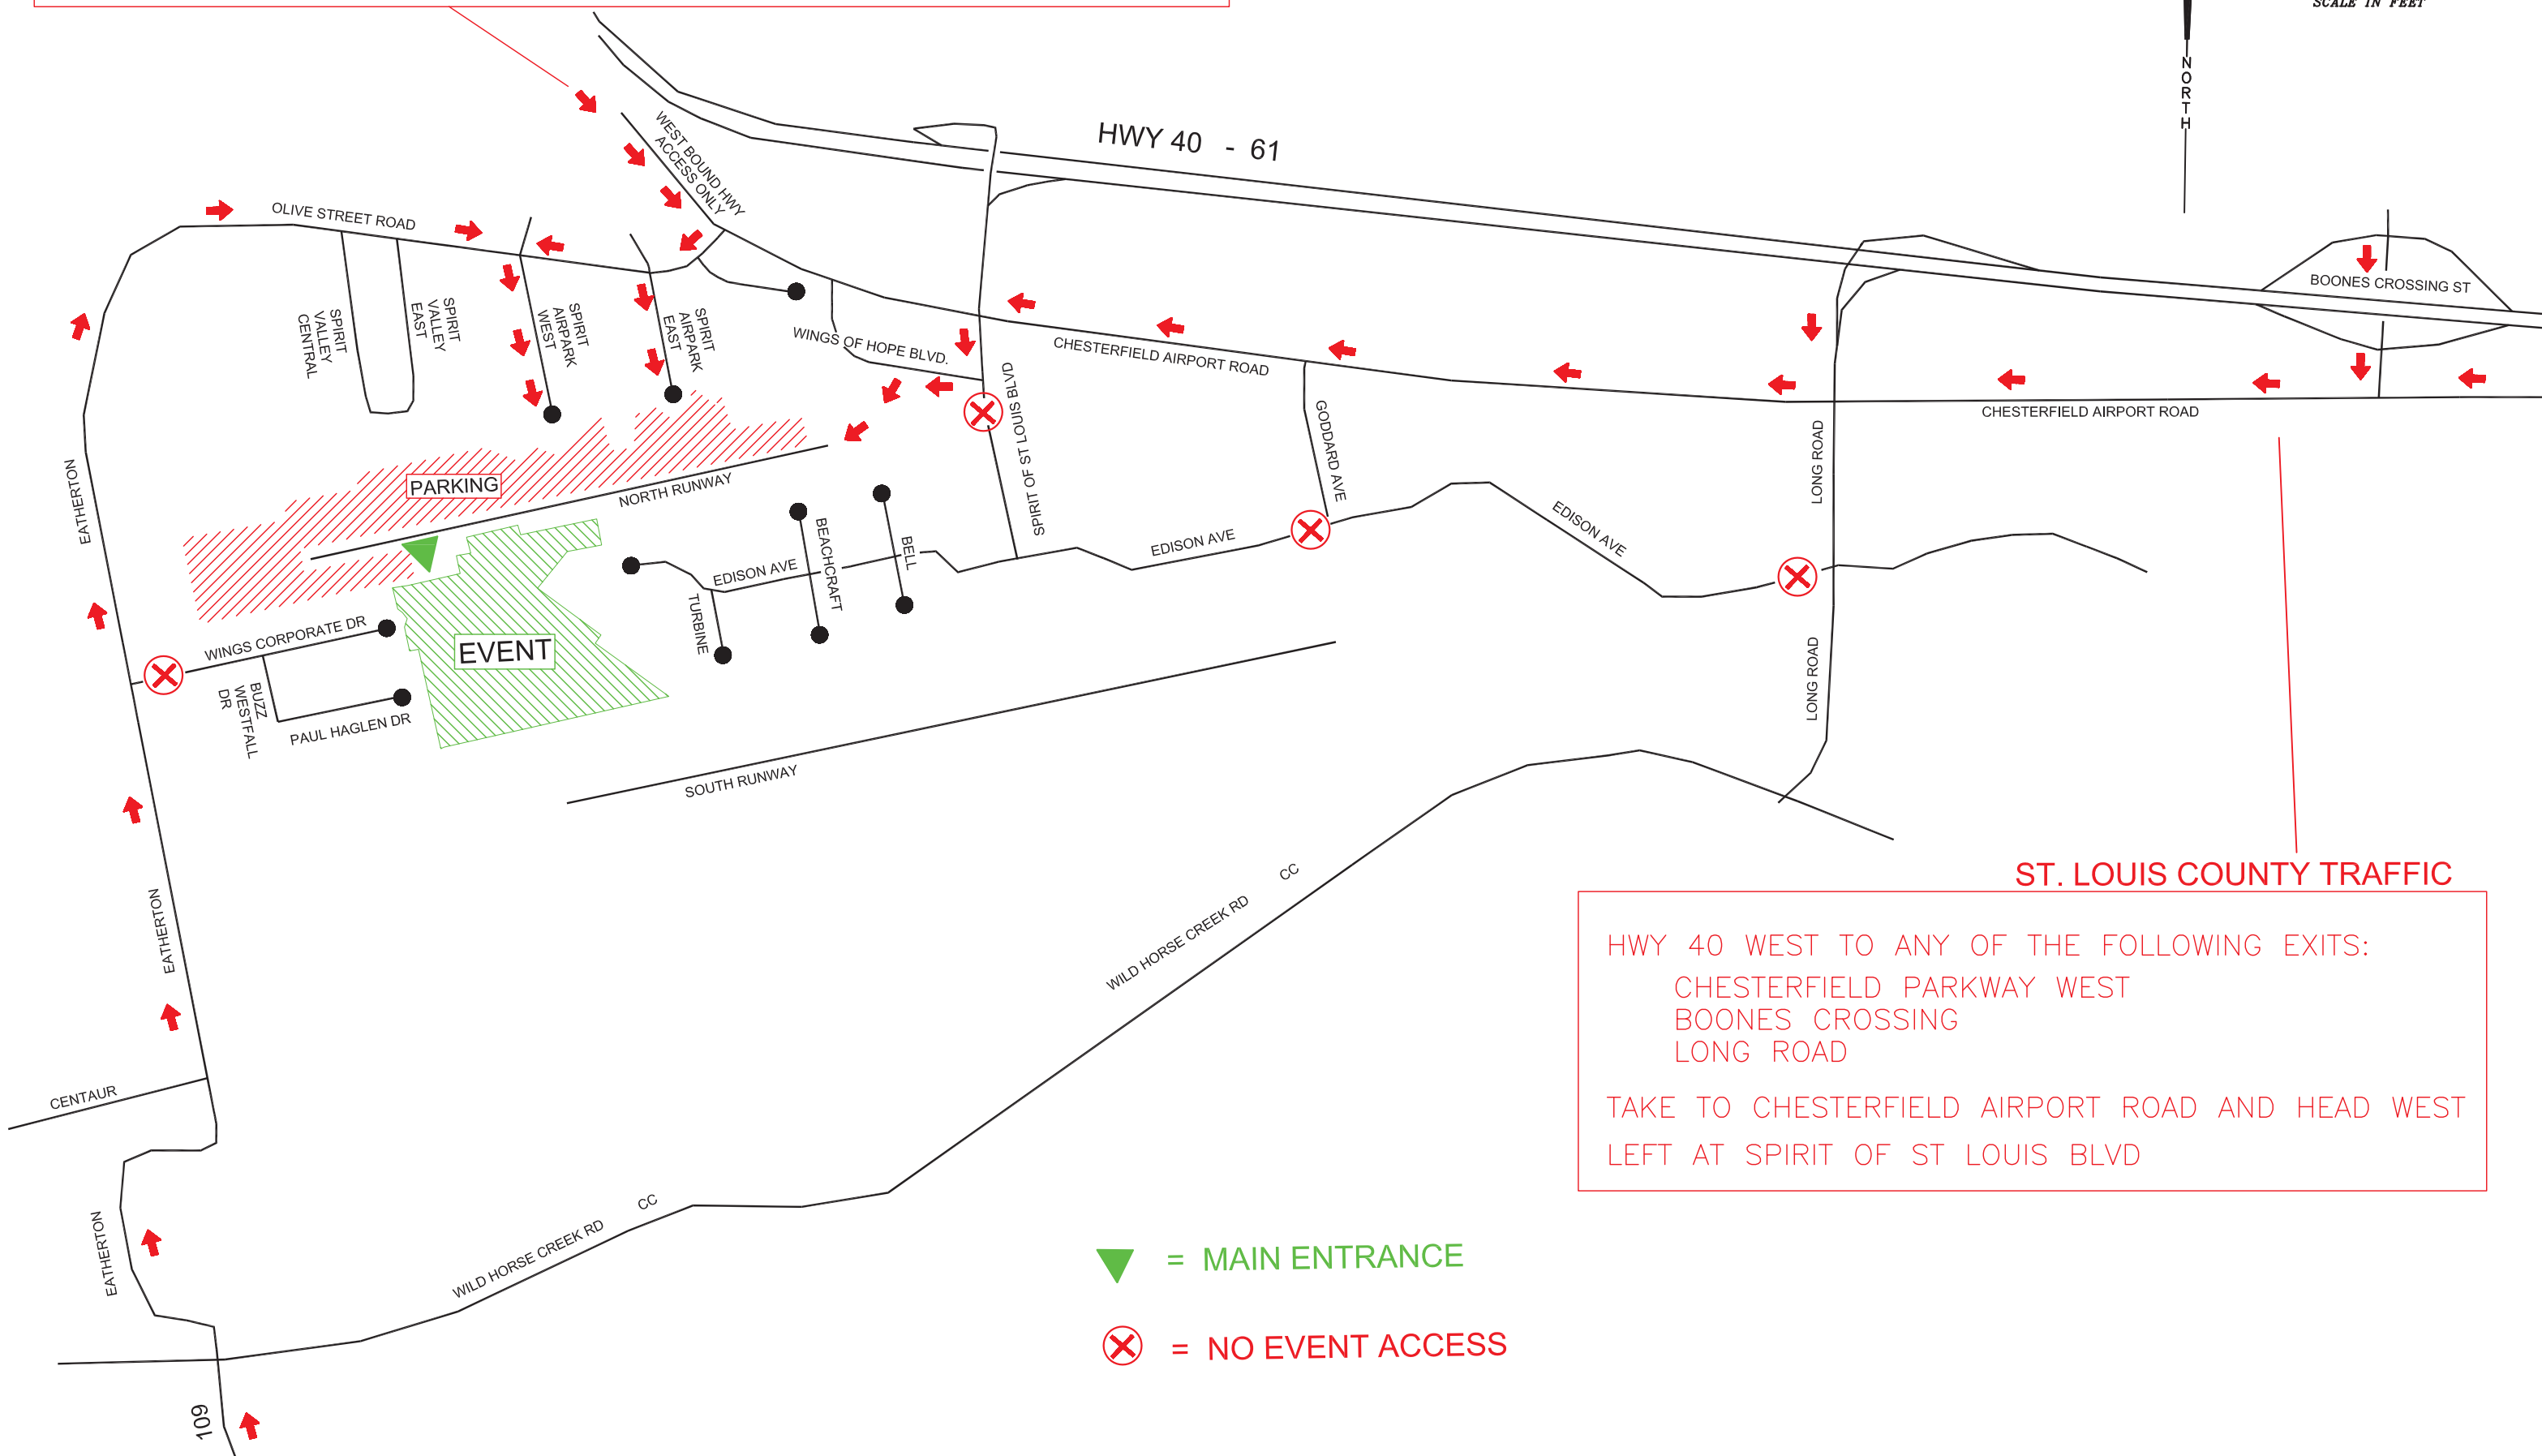

ST. CHARLES COUNTY TRAFFIC

HWY 40 EAST TO CHESTERFIELD AIRPORT ROAD
 RIGHT ON OLIVE STREET THEN LEFT AT SPIRIT AIRPARK DR. EAST OR WEST

2018 AIR SHOW PLANNING
 AREA ROADWAYS

ST. LOUIS COUNTY TRAFFIC

HWY 40 WEST TO ANY OF THE FOLLOWING EXITS:
 CHESTERFIELD PARKWAY WEST
 BOONES CROSSING
 LONG ROAD
 TAKE TO CHESTERFIELD AIRPORT ROAD AND HEAD WEST
 LEFT AT SPIRIT OF ST LOUIS BLVD

- ▼ = MAIN ENTRANCE
- ⊗ = NO EVENT ACCESS